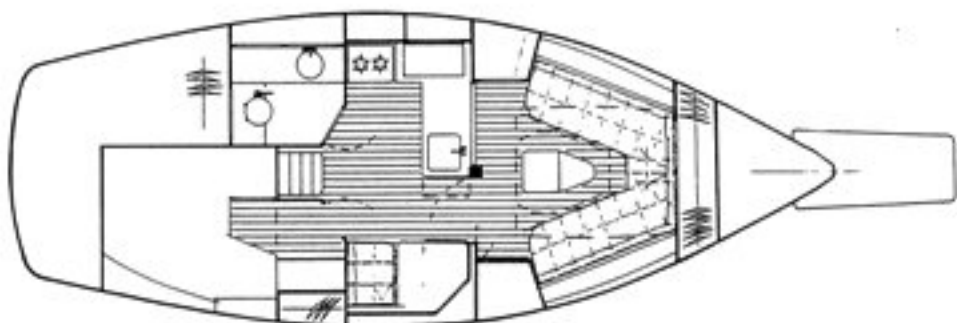

GOZZARD 31

SPECIFICATIONS :

L.O.A. : 36' 2"
L.O.D. : 31' 0"
L.W.L. : 26' 0"
Beam : 11' 0"
Depth : 4' 4"
Displ. : 10,500 lbs.
Ballast : 6,000 lbs.
Sail Area : 782 sq ft.
Mast Height : 40' 0"
Auxiliary : 36 hp diesel